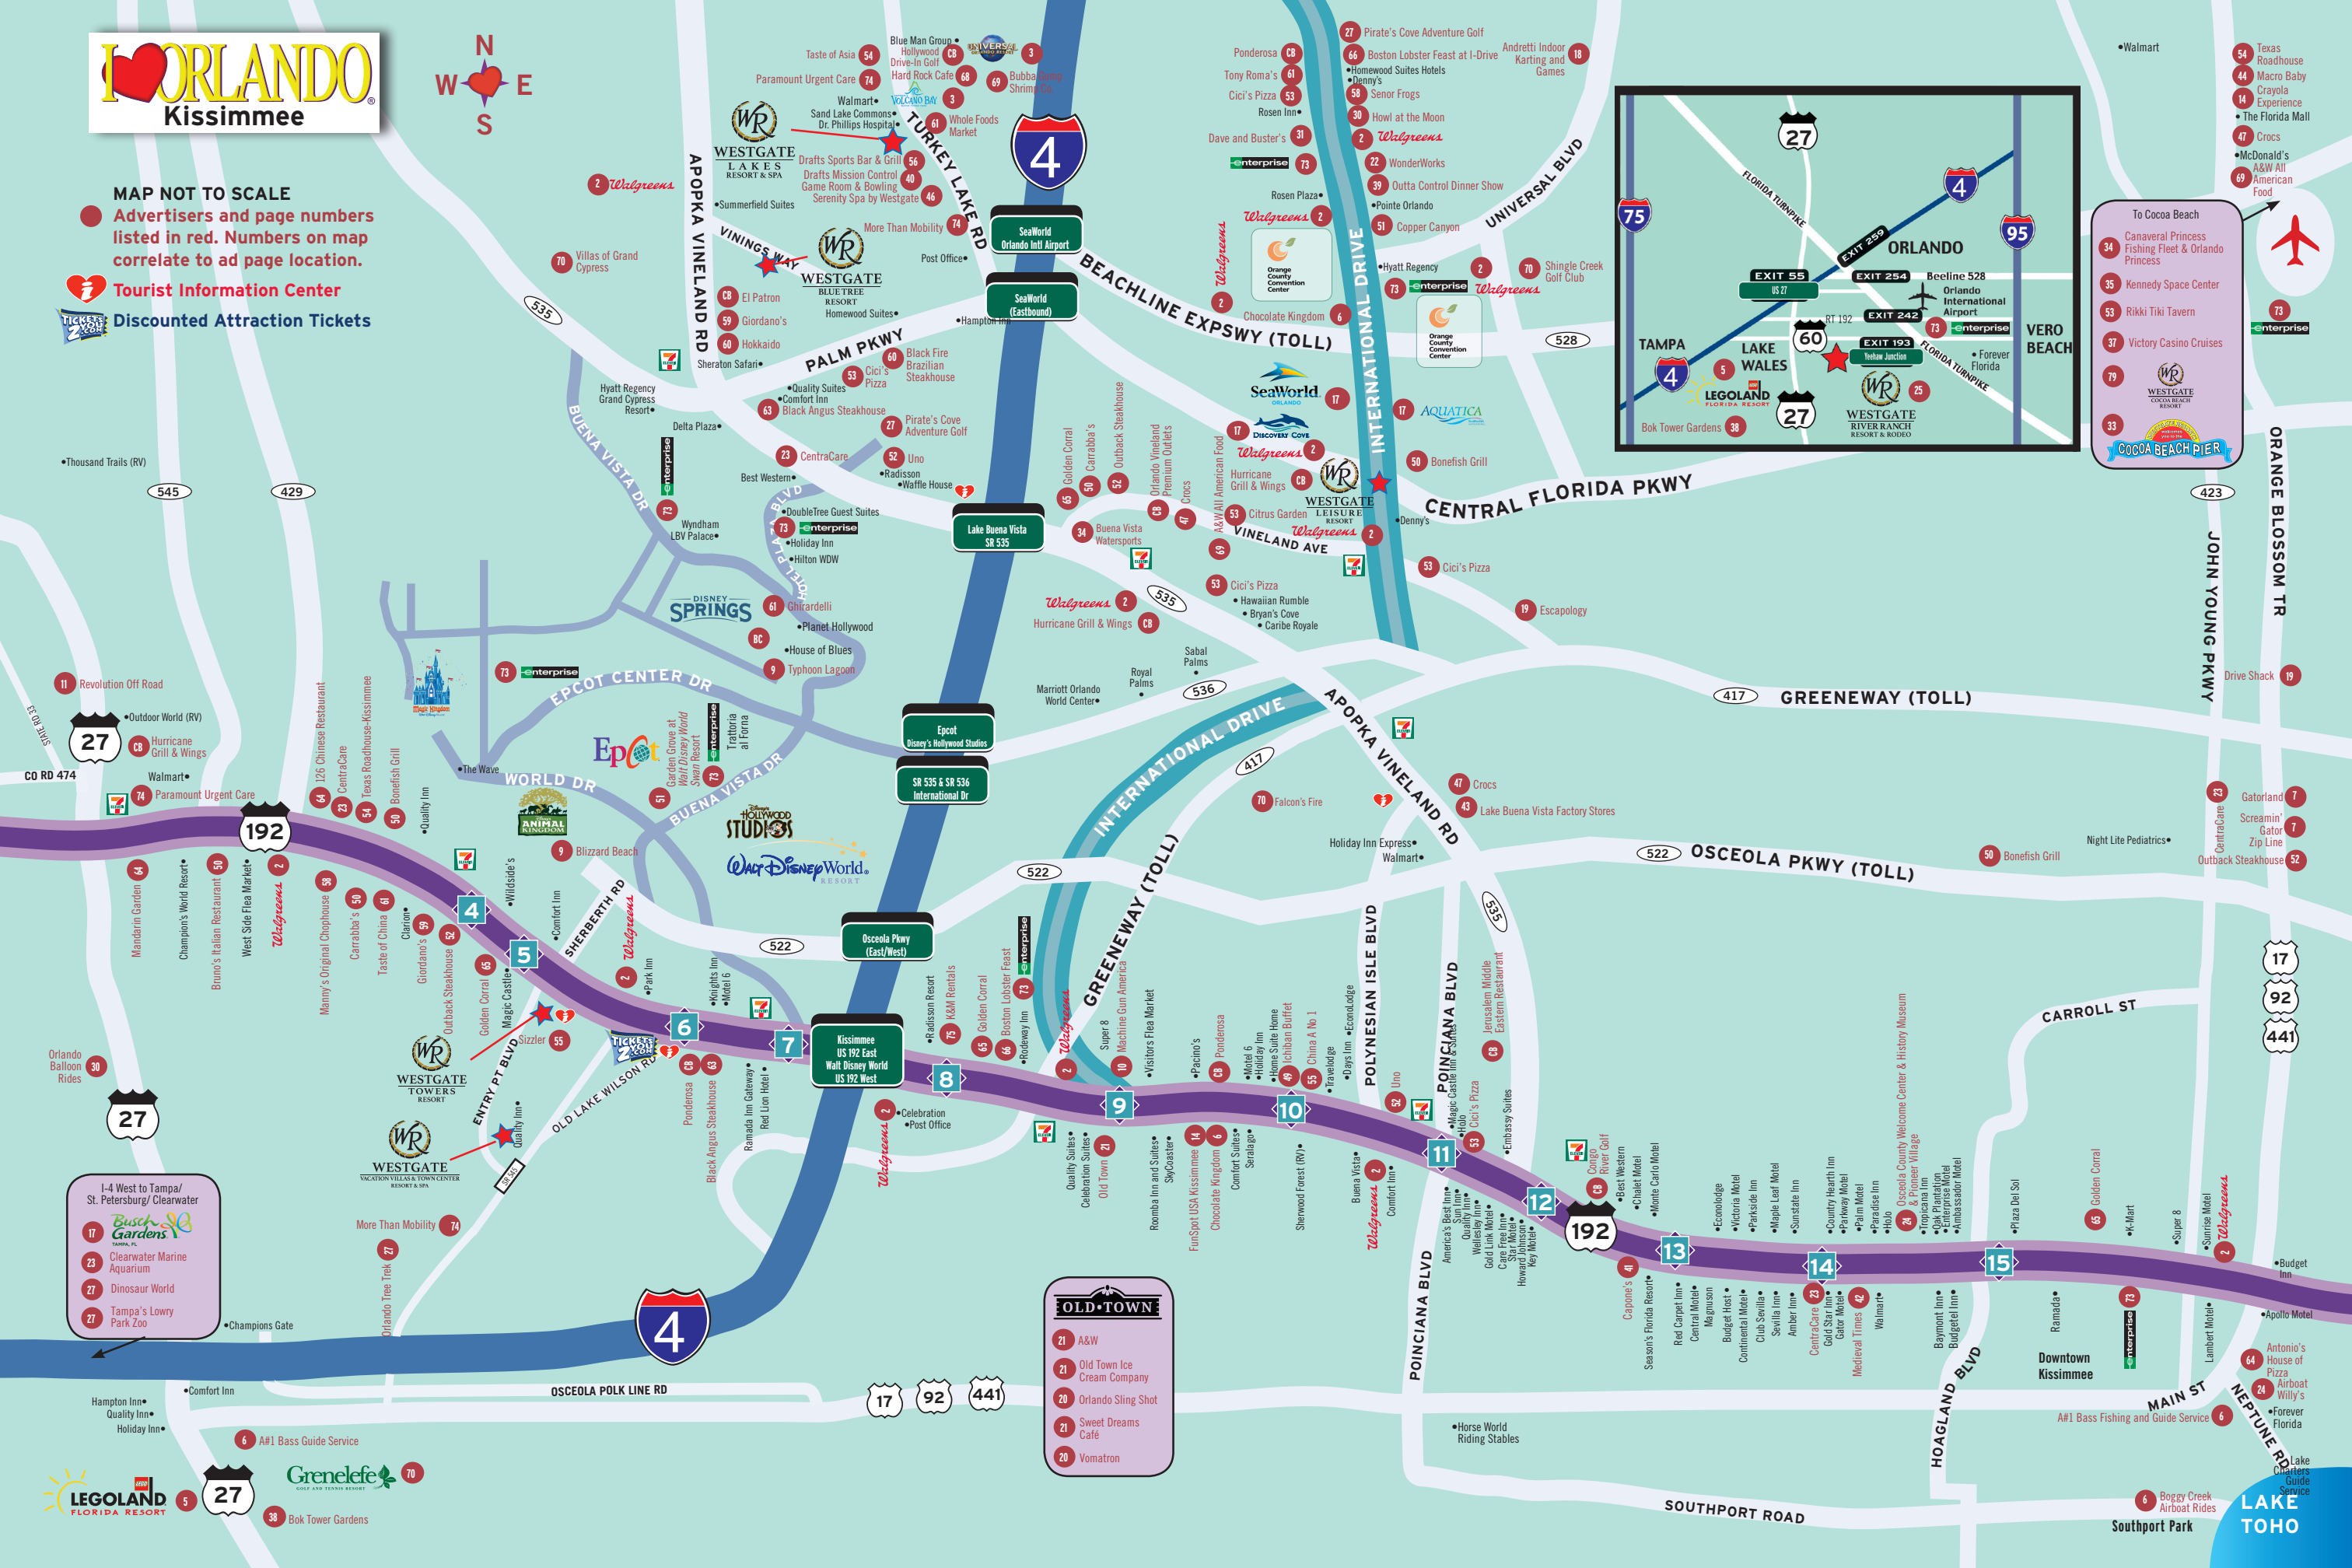

**MAP NOT TO SCALE**  
**Advertisers and page numbers listed in red. Numbers on map correlate to ad page location.**

**7 Tourist Information Center**  
**Discounted Attraction Tickets**

**To Cocoa Beach**

- 34 Canaveral Princess Fishing Fleet & Orlando Princess
- 35 Kennedy Space Center
- 53 Rikki Tiki Tavern
- 37 Victory Casino Cruises
- 79 WESTGATE COCOA BEACH RESORT
- 33 COCOA BEACH PIER

**1-4 West to Tampa/ St. Petersburg/ Clearwater**

- 17 **Busch Gardens**
- 23 Clearwater Marine Aquarium
- 27 Dinosaur World
- 27 Tampa's Lowry Park Zoo

**OLD TOWN**

- 21 A&W
- 21 Old Town Ice Cream Company
- 20 Orlando Sling Shot
- 21 Sweet Dreams Café
- 20 Vomatron

- 7 Gatorland
- 7 Screamin' Gator Zip Line
- 52 Outback Steakhouse

- 64 Antonio's House of Pizza
- 24 Airboat Willy's
- 6 Forever Florida

**LAKE TOHO**